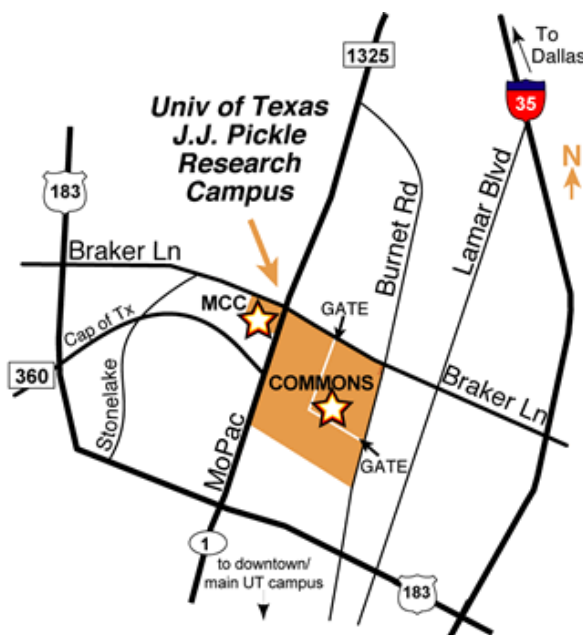

The Commons Building (#137) is located at 10100 Burnet Road, Austin, TX 78758, near the southwest corner of Burnet Road and Braker Lane on the University of Texas J. J. Pickle Research Campus.

"I must say that it is difficult to beat the facilities at the [Commons] Center."

The MCC Building is located at 3925 West Braker Lane, Austin, TX 78759, which is on the southwest corner of MoPac (Loop 1) and Braker Lane.

"At one point, I had a live Internet feed, a PowerPoint presentation, and a computer model all running simultaneously. That is just not possible at most venues."

"All of the logistics ran flawlessly and your staff members were always readily available and very helpful."

View our [larger map](#) that includes main UT campus, airport and downtown (PDF; requires [Adobe Reader](#)).